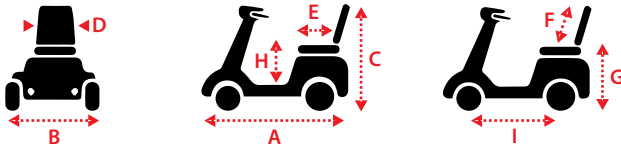

Lockable storage drawer underneath the seat.

Extra storage & Shopping bag hook.

Digital LCD Dashboard Display.

## Dimensions cm/in

Overall Dimension : A x B x C	120 x 63 x 132cm/47.2 x 24.8 x 52"
Seat Dimension : D x E x F	46 x 41 x 46cm/18 x 16 x 18"
Seat Height from Ground : G	64-69cm/25-27"
Seat Height from Deck : H	41.5-46.5cm/16.3-18.3"
Wheel Base : I	88cm/34.6"