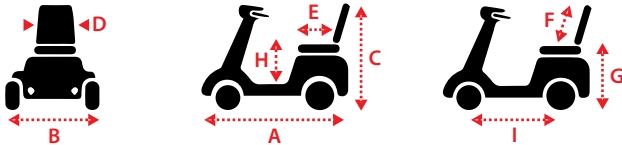

Eco 745

Eco 745

Features

- Stylish eye catching design with attractive modern colour range
- Loop handlebars offer comfortable finger or thumb throttle operation
- Adjustable high back contoured seat with simple operation of slide and swivel mechanisms to allow maximum user comfort
- Infinite adjustment of steering tiller allowing everyone to easily find a comfortable position
- High mount charger socket means easy access when charging
- Removable front basket with carry handle
- Adjustable power saving LED headlight, indicators front and rear, rear tail lights and reverse warning
- Half speed switch fitted.

Dimensions cm/in

Overall Dimension A x B x C	120 x 61 x 99cm/47 x 24 x 39"
Seat Dimension : D x E x F	46 x 40 x 46cm/18 x 16 x 18"
Seat Height from Ground : G	53-58cm/21-23"
Seat Height from Deck : H	40-47cm/16-18.5"
Wheel Base : I	85cm/33.5"

Weight kg/lb

base	battery/ea	seat	total with battery	capacity
51/112	10/22	15/33	86/190	136/300

Technical Specs

Max Speed	10kph/6.25mph
Range	20-30km/13-20mi
Turn Radius	157cm/62"
Ground clearance	9.5cm/3.74"
Motor	DC 24V, 210W (Rating)/715W (Max)
Controller	S-Drive 70A
Battery	12V/34A/H x 2pcs
Charger	5A off-board
Gradient	6°
Front Wheel	10" Pneumatic tire
Rear Wheel	10" Pneumatic tire
Brake	intelligent, regenerative, electromagnetic brakes