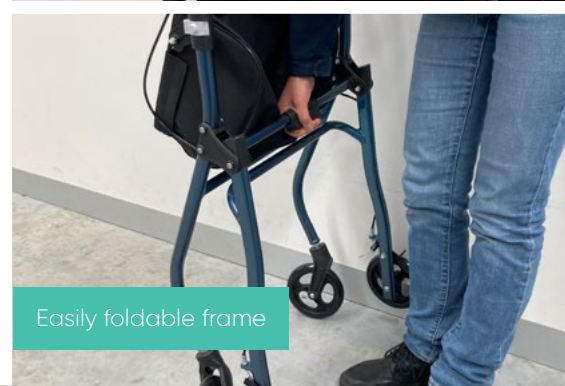

Large brake bar

Easily foldable frame

Indoor Walker

KA382WHI

Features

- Lightweight aluminium frame
- Height adjustable handle for the perfect fit
- Ergonomically designed handle for comfort
- Large brake bar with plastic cover for improved grip and feel
- Easily foldable compact frame
- Basket for storage
- Equipped with a convenient tray for effortlessly carrying small items, food and drinks
- White frame with a black coloured tray as standard
- Wood patterned trays are available as an option

Specifications

Product Net Weight	5kg
Overall Height	880-920mm
Overall Width	600mm
Overall Length	670mm
Handle Width	450mm
Tray Size	W385 x D285mm
Tray Height (to floor)	720mm
Folded Dimension	L210 x W600 x H990mm
Castors	150mm
Max. User Weight	100kg
Tray Maximum Load	5kg
Basket Maximum Load	5kg
Main Frame Material	Aluminium